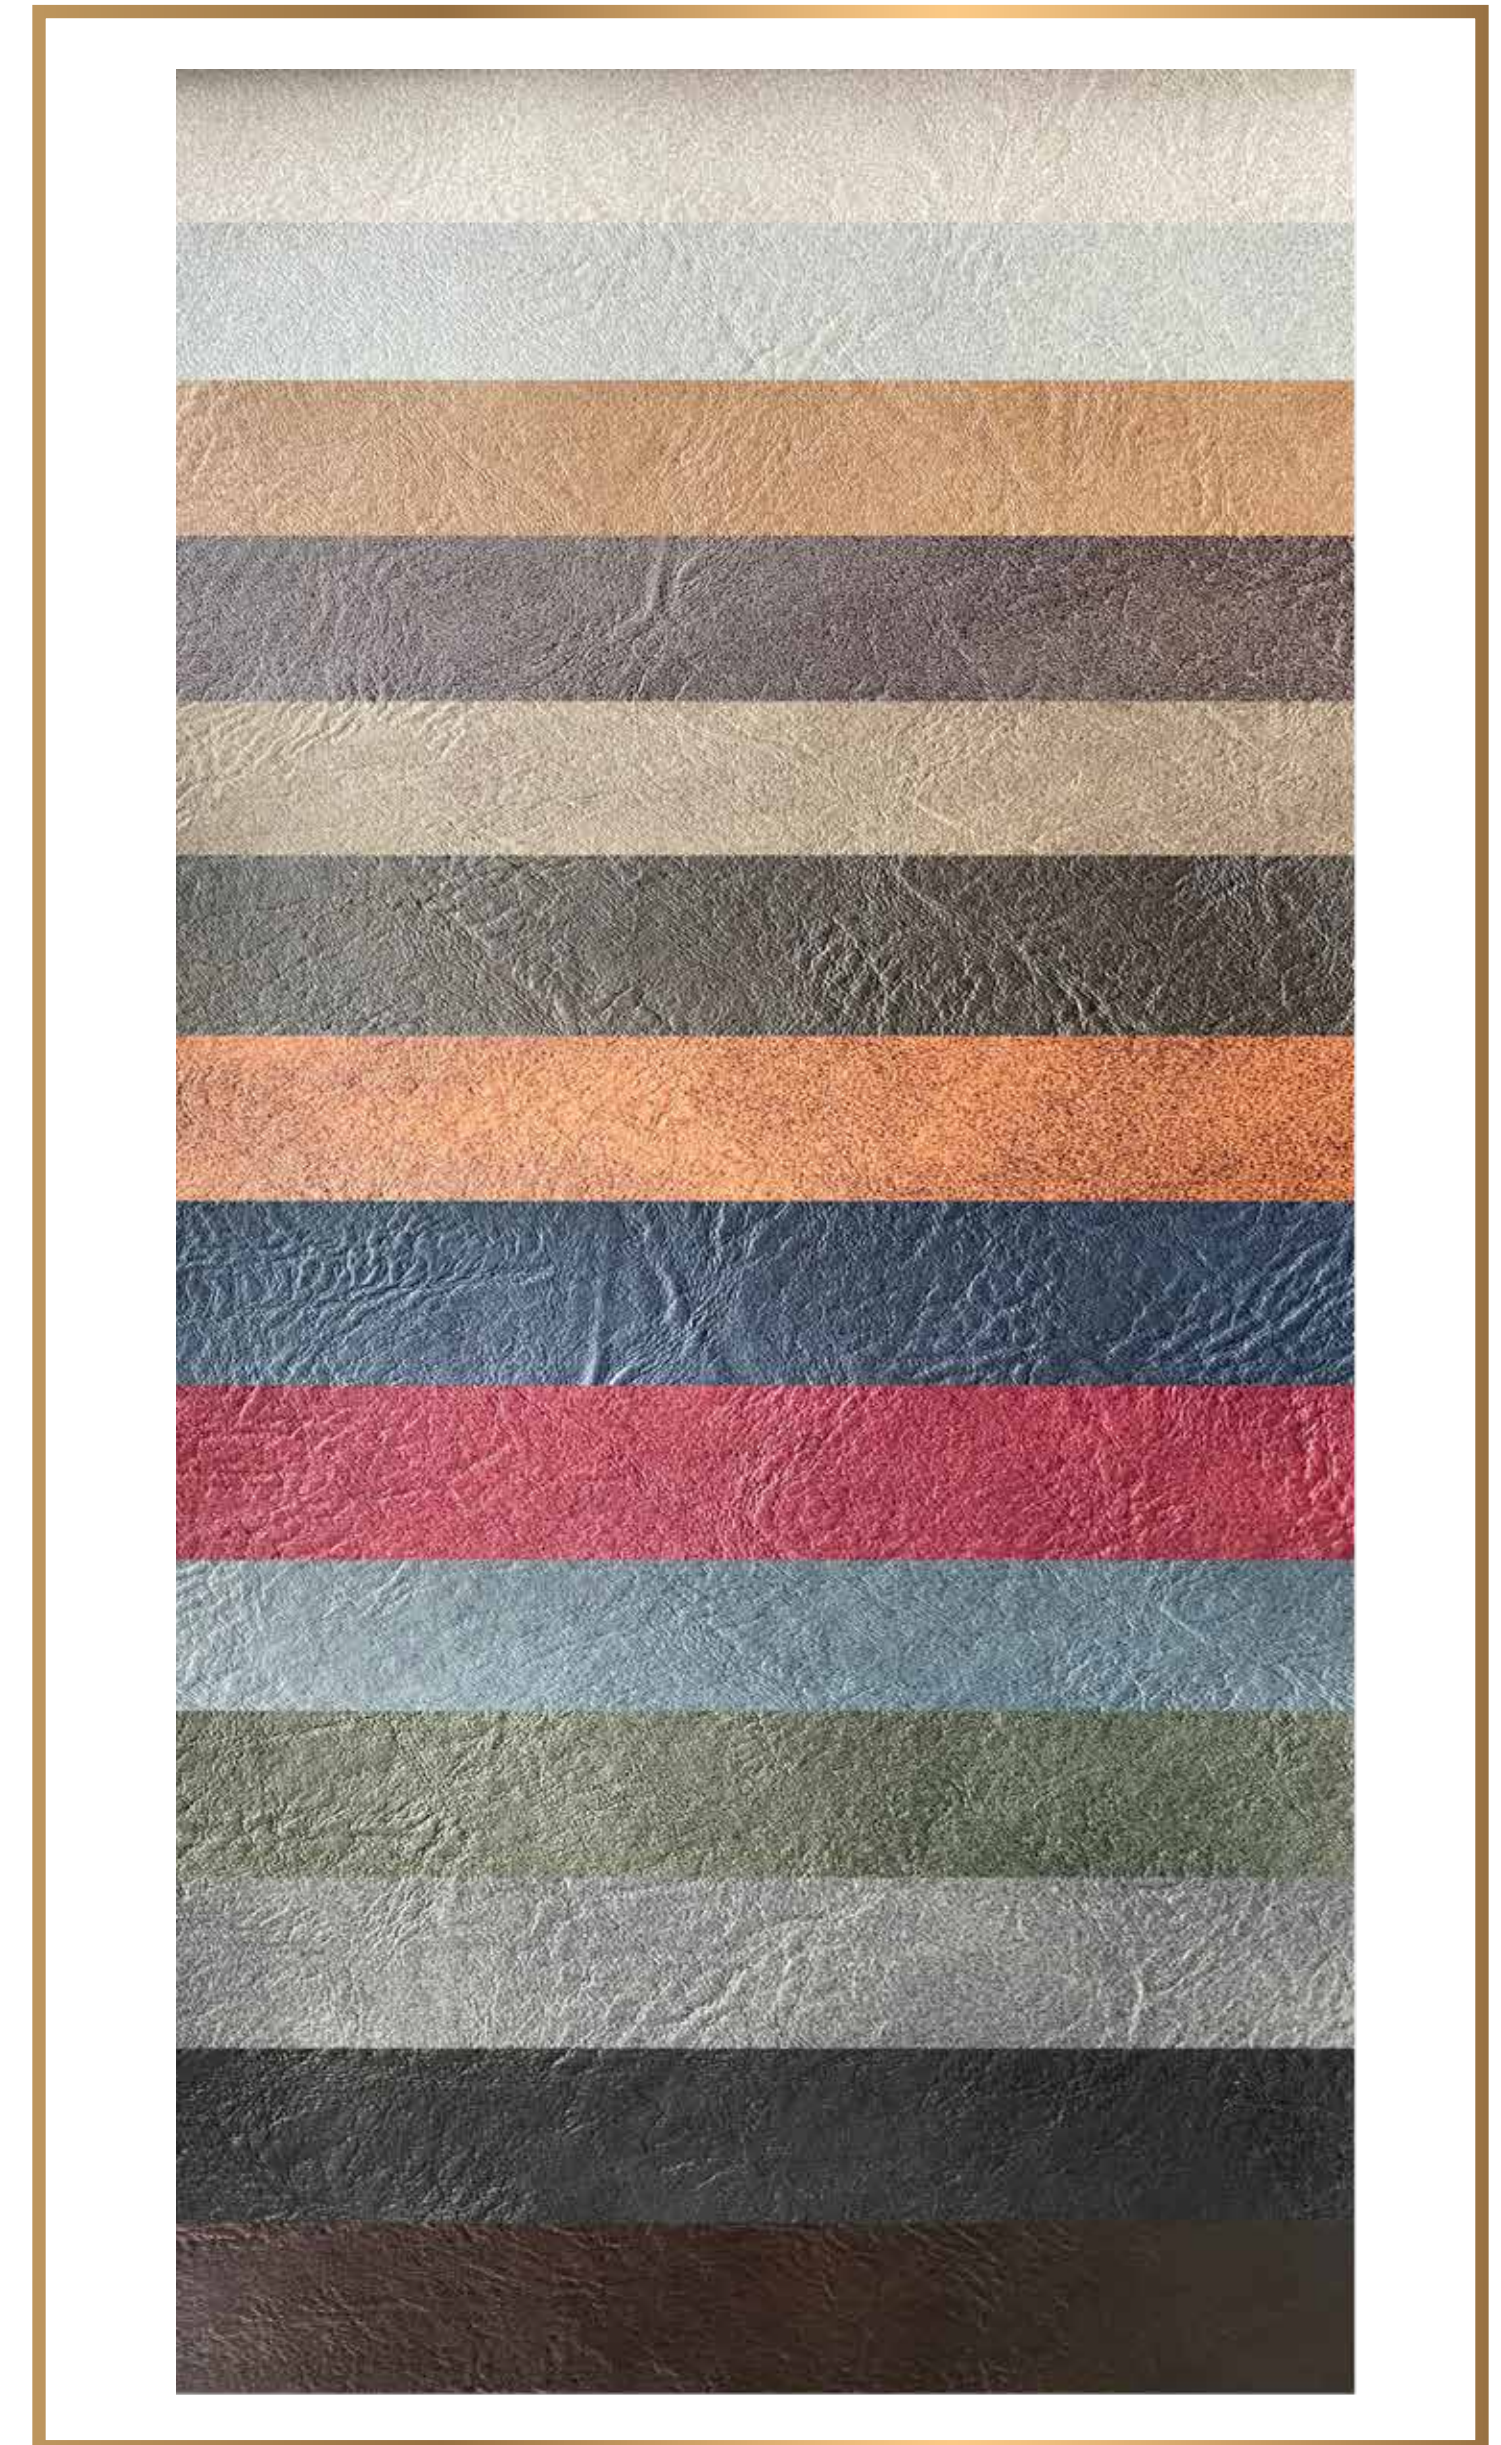

Artificial Leather Color Options