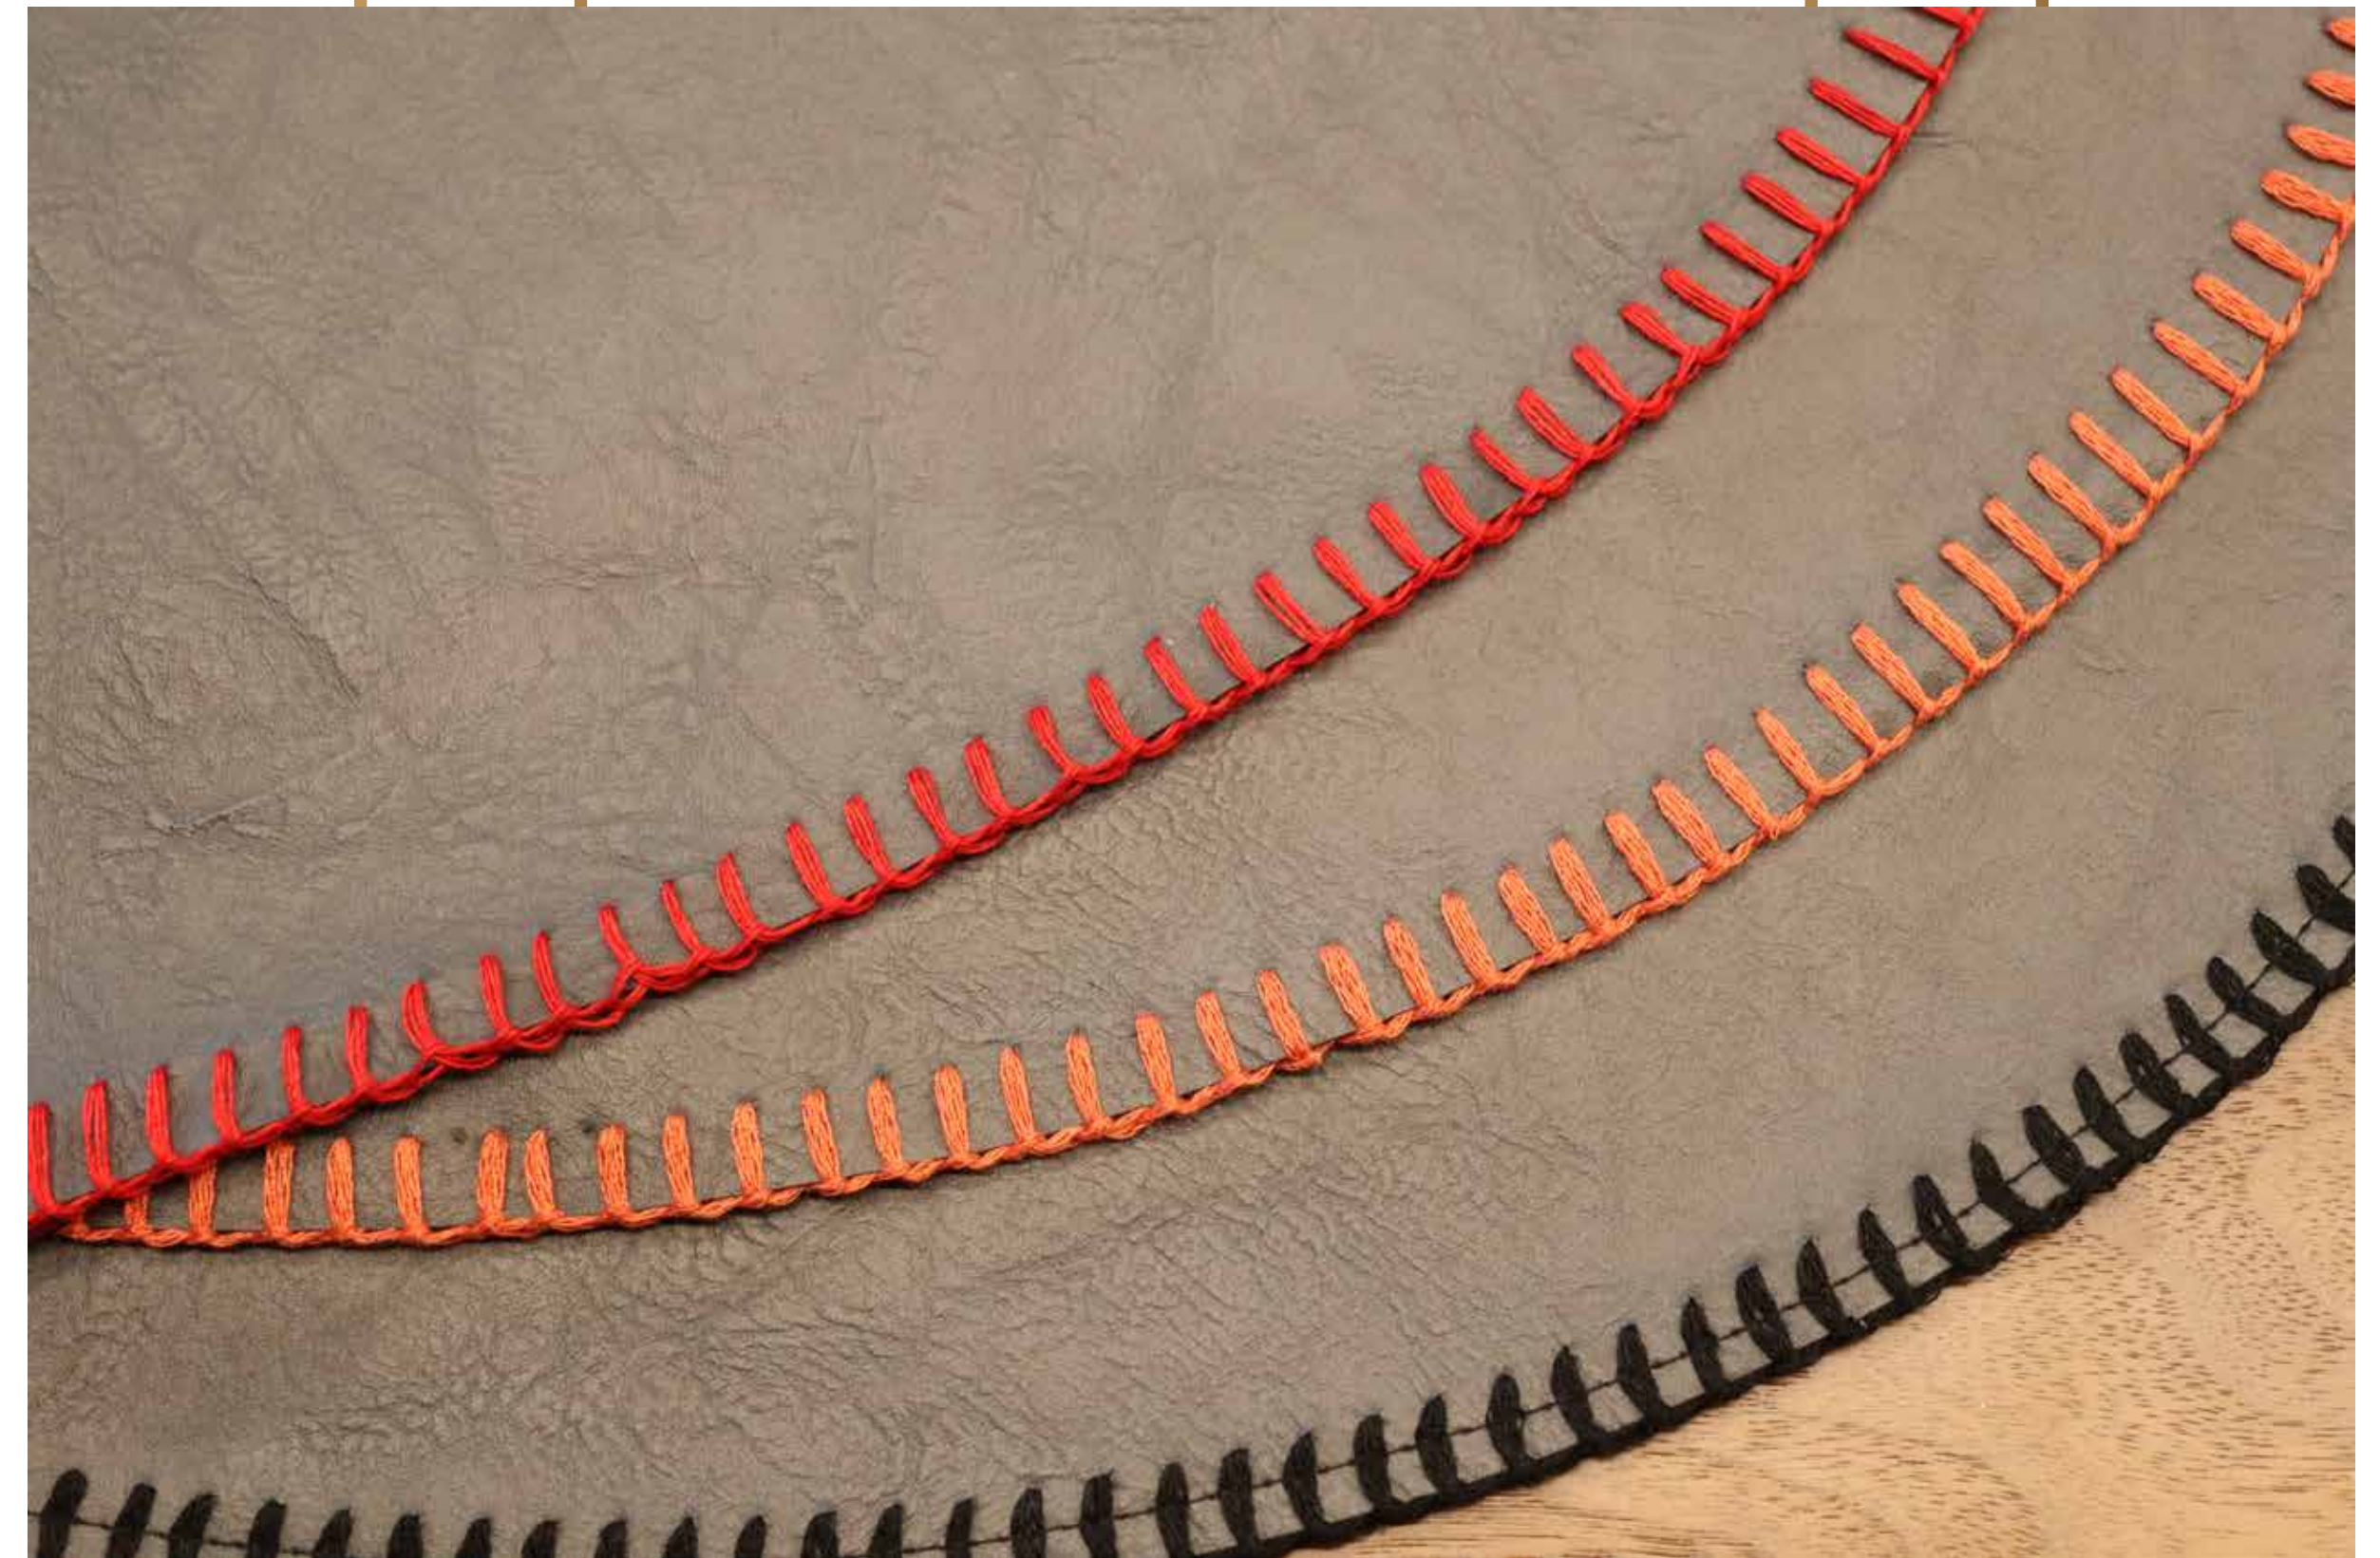

- Minimum placemat order is 500 pieces.
- You can choose different model and color in the same order.