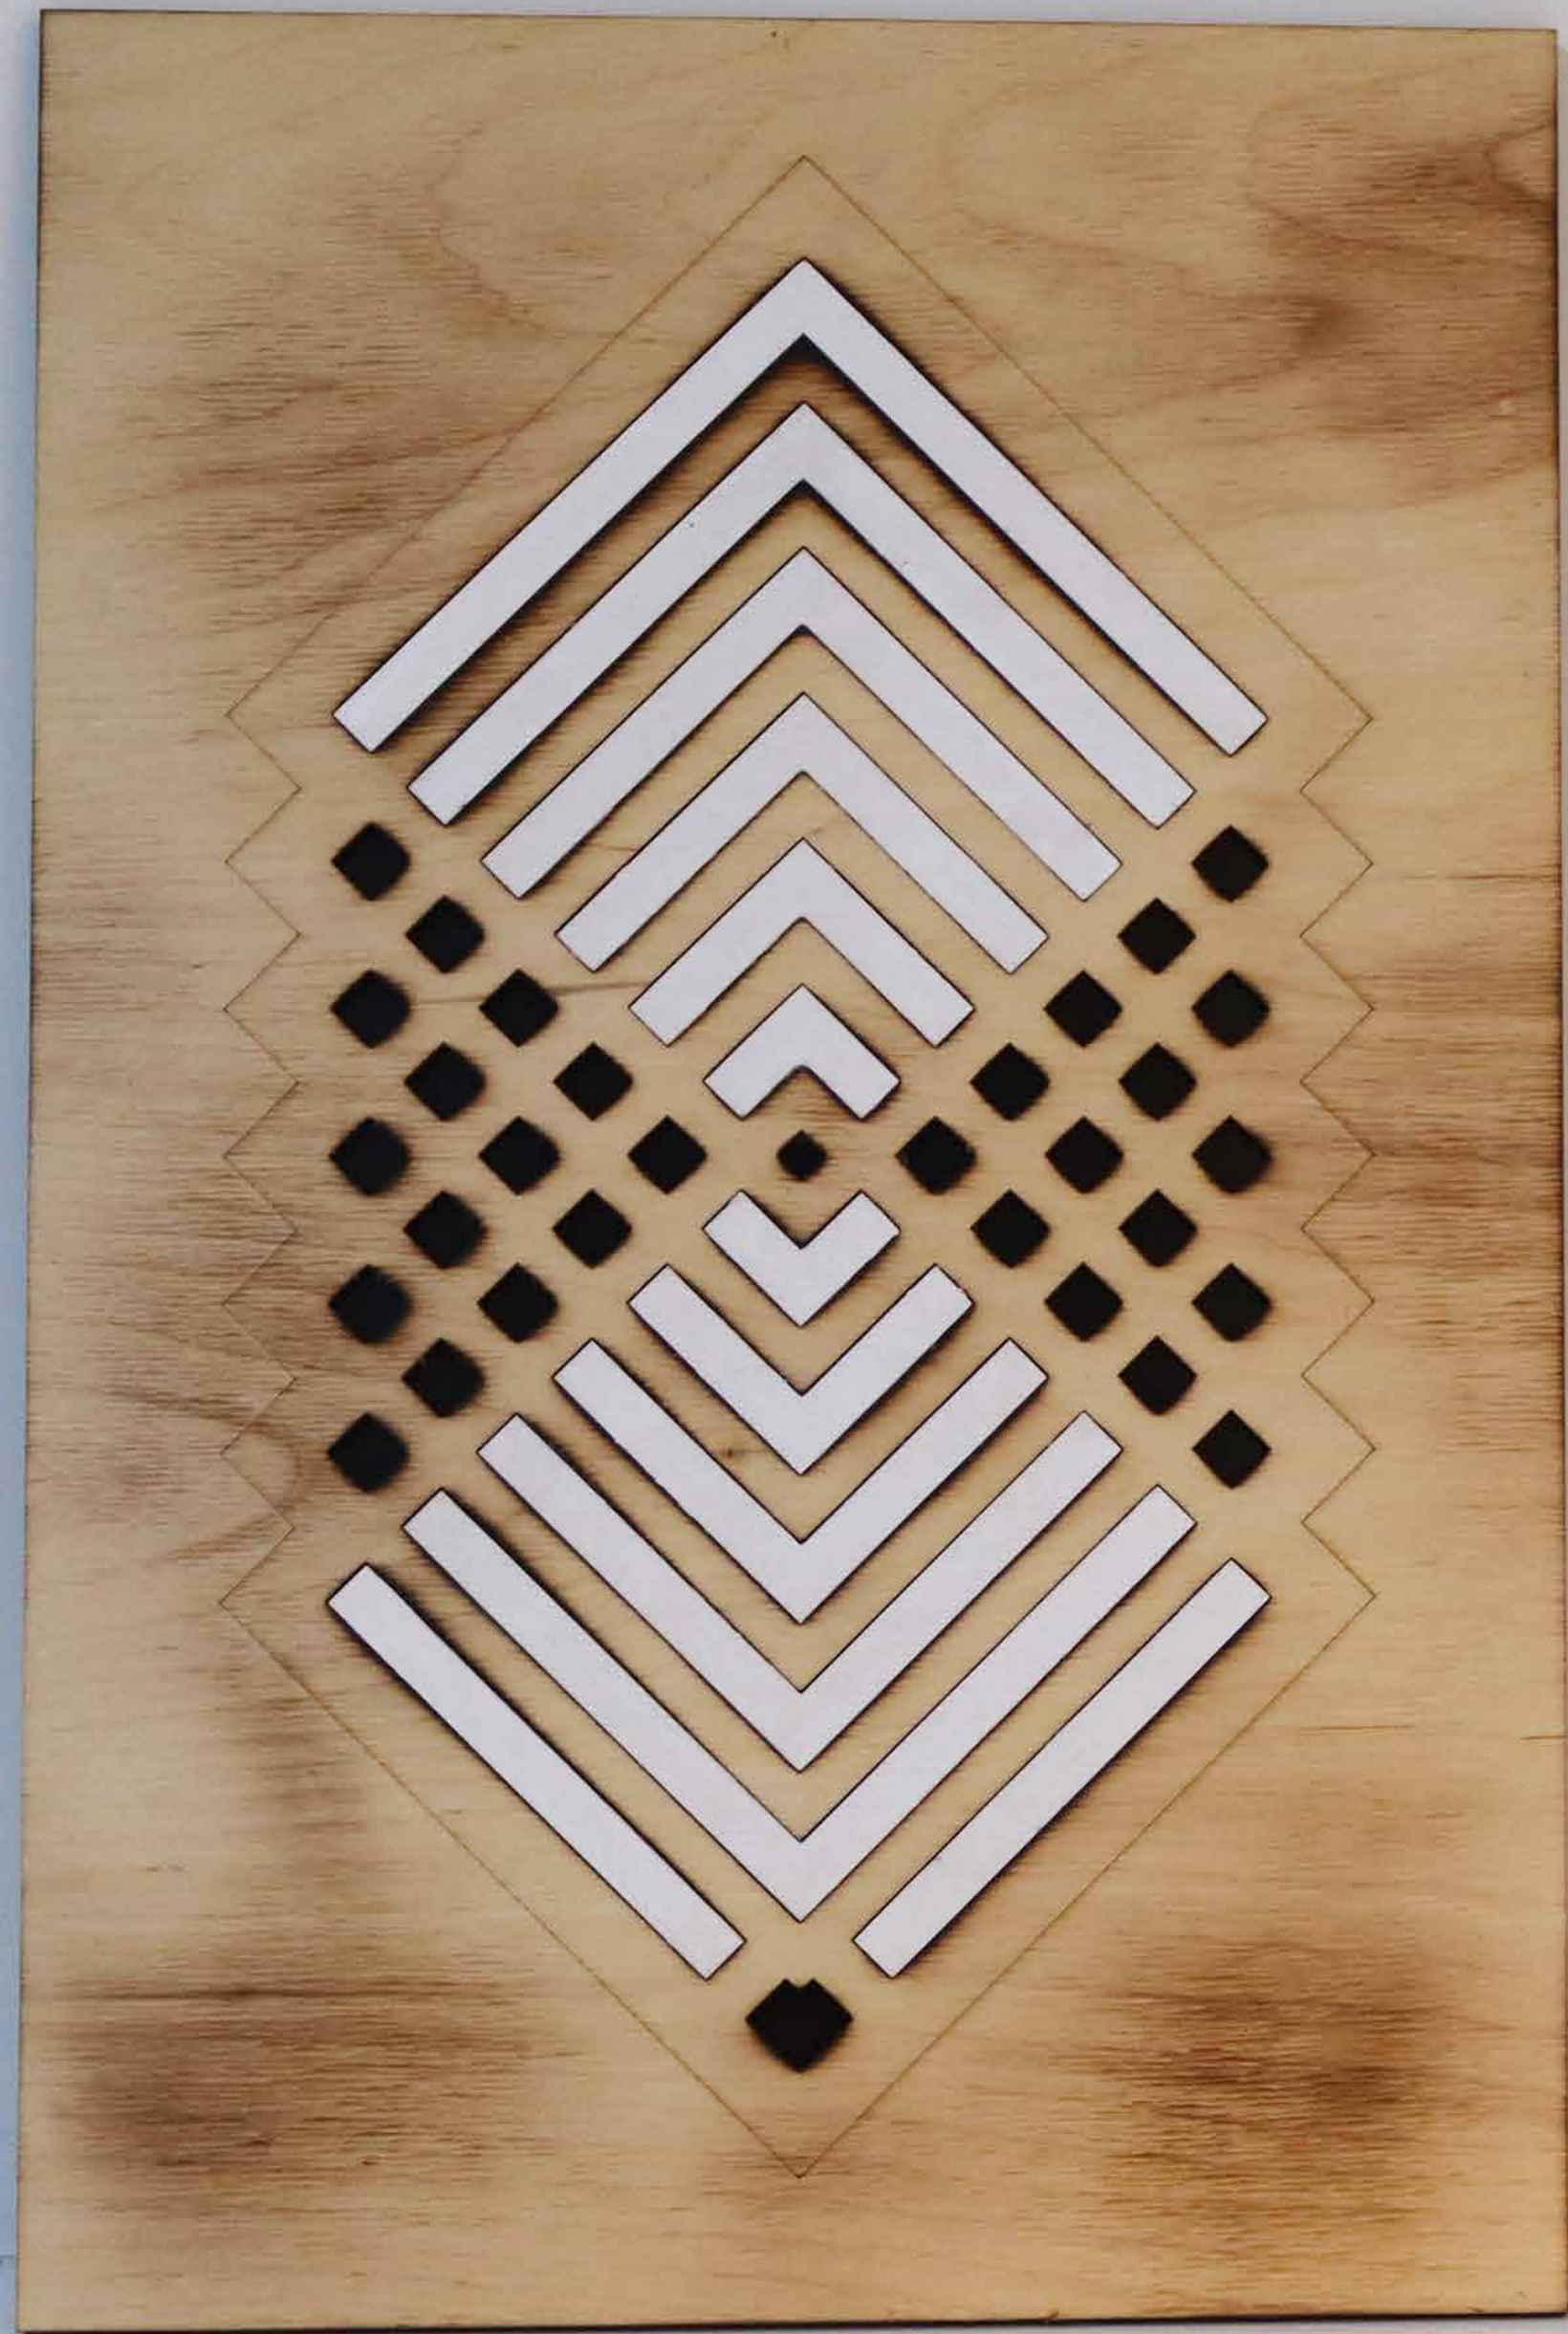

Wood Wall Decor

Plate Mark

Birch Plywood

5.4 mm Thickness

Knotty Natural Look

Consists of 2 layers

WW1

Plate Mark

Plate Mark

Birch Plywood

Hand Painted

Consists of 2 layers

Laser cut method.

Plate Mark
Birch Plywood
Hand Painted
Consists of 2 layers
Laser cut method.

WW7

WW8

Plate Mark

Birch Plywood

Hand Painted

Consists of 3 layers

Laser cut method.

Plate Mark

Birch Plywood

Hand Painted