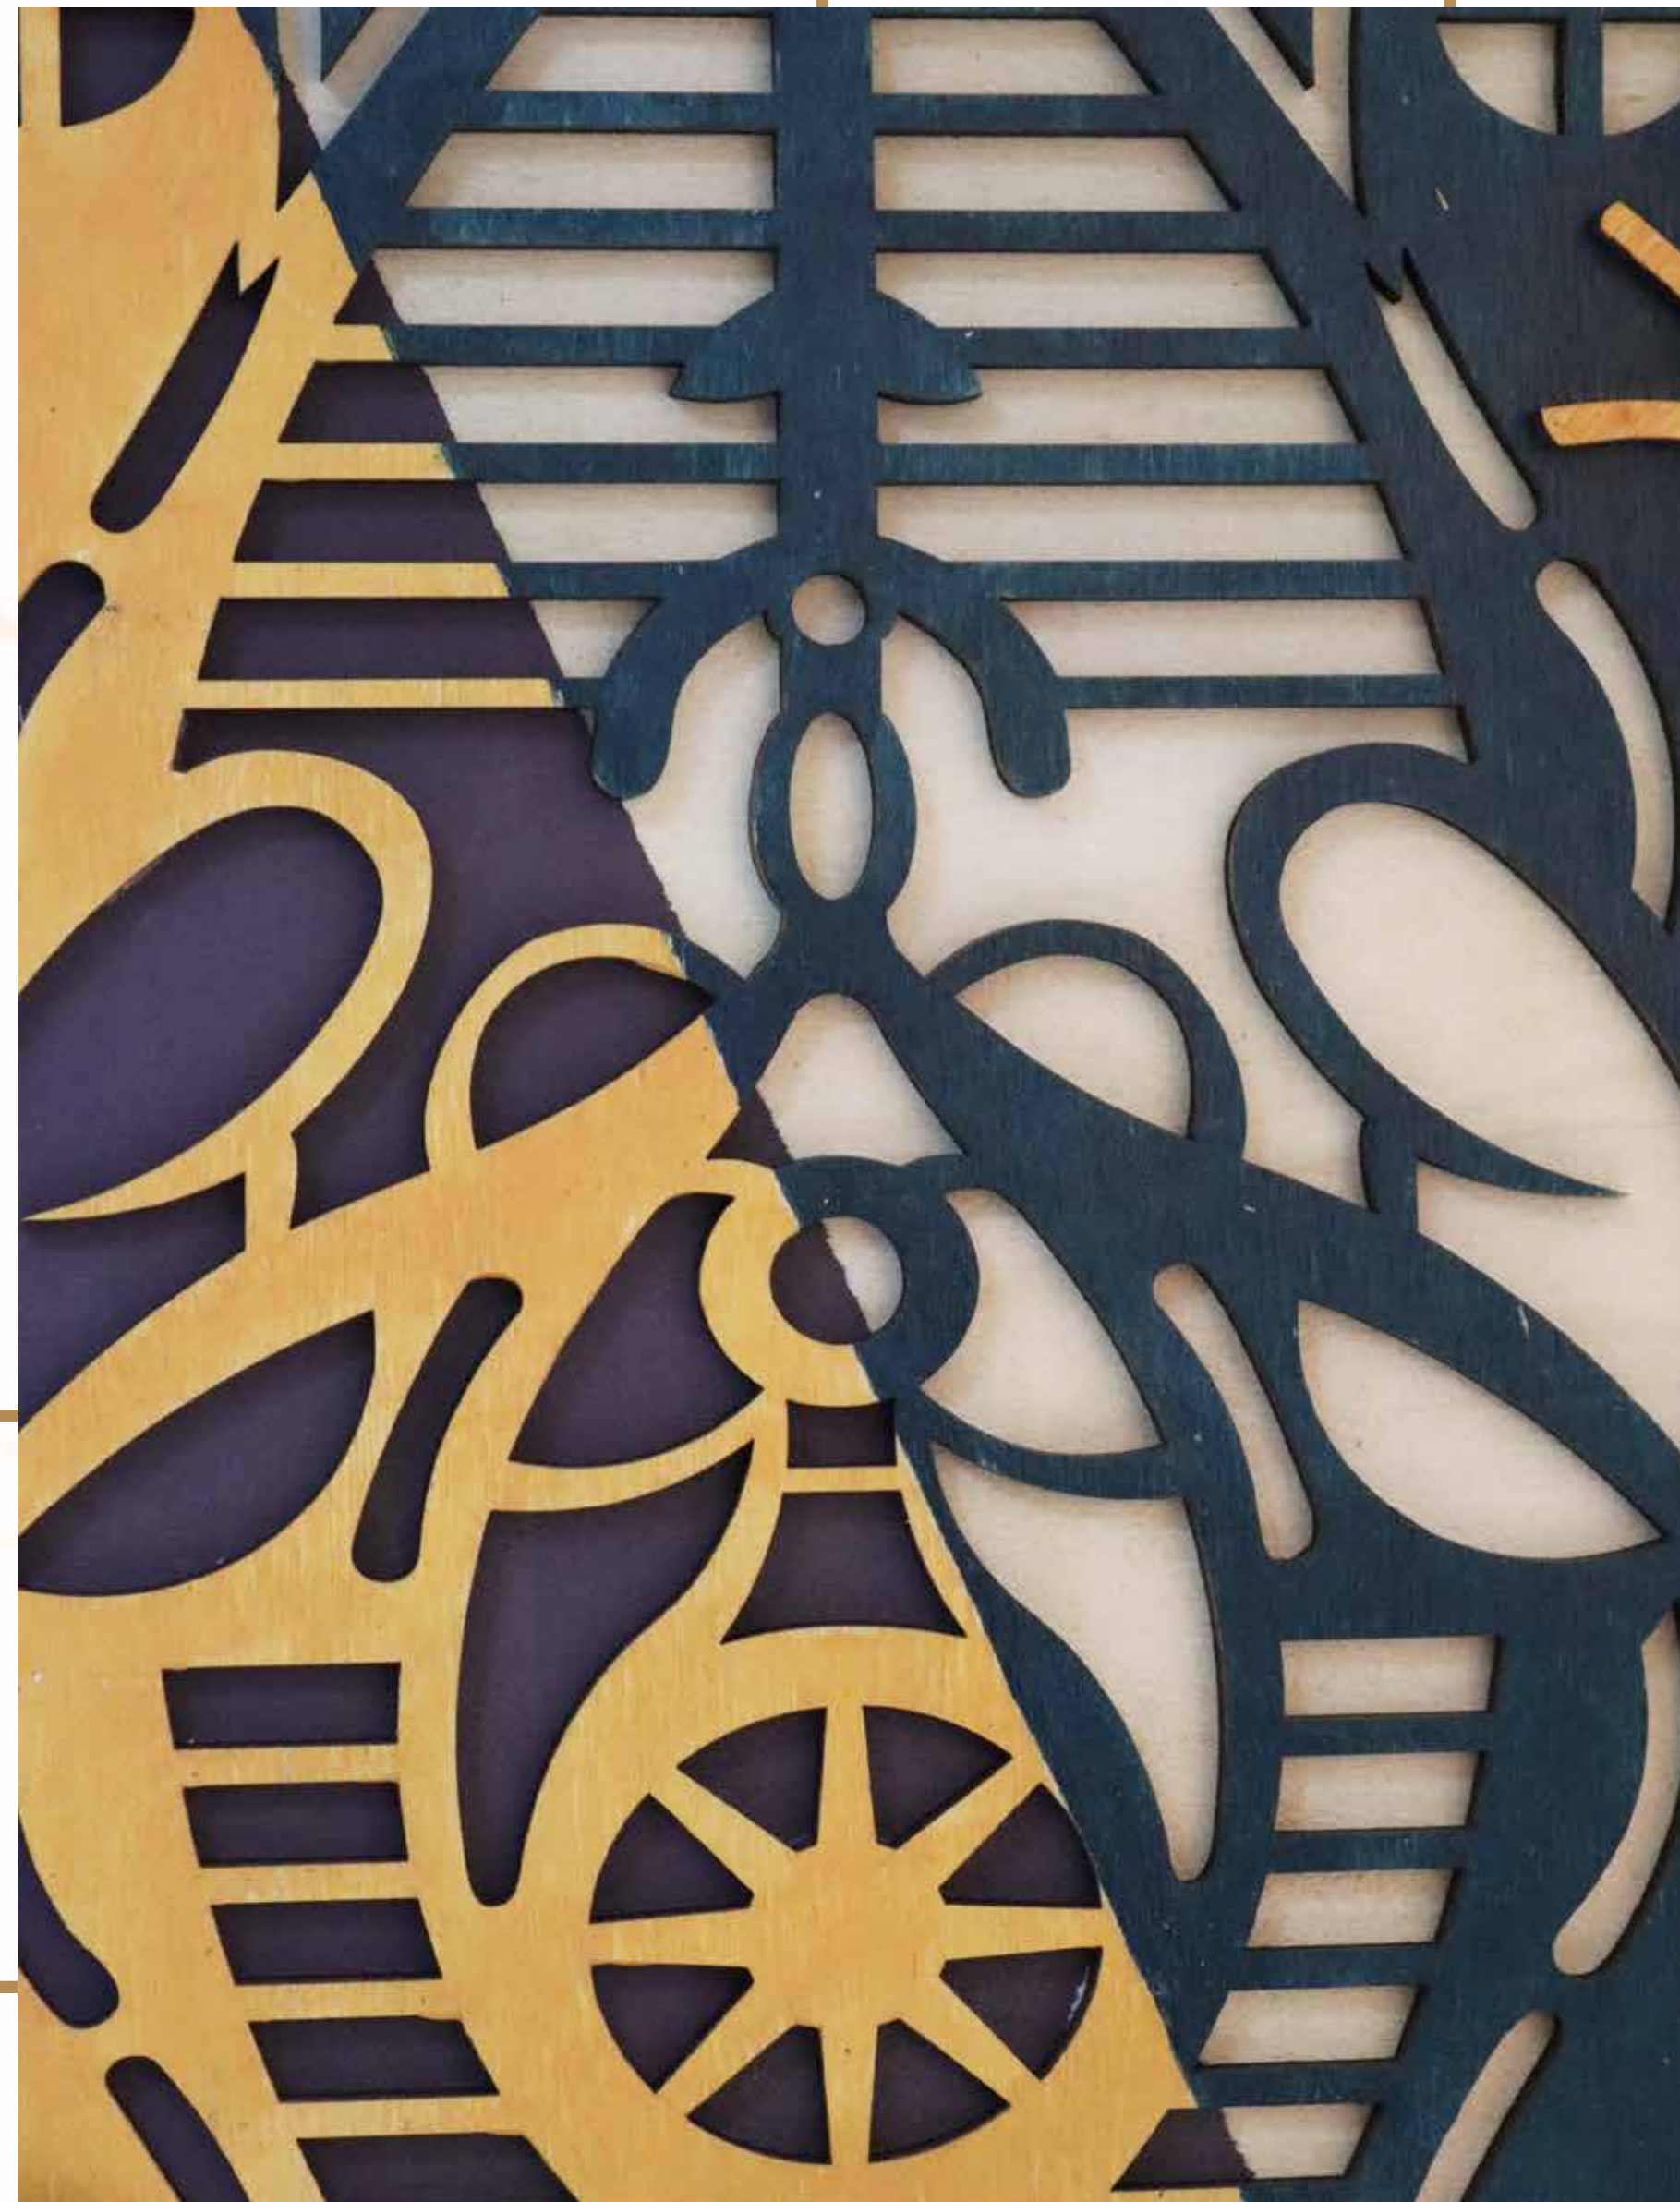

WW4

Plate Mark

Birch Plywood

Hand Painted

Consists of 2 layers

Laser cut method.

WW5

WW6