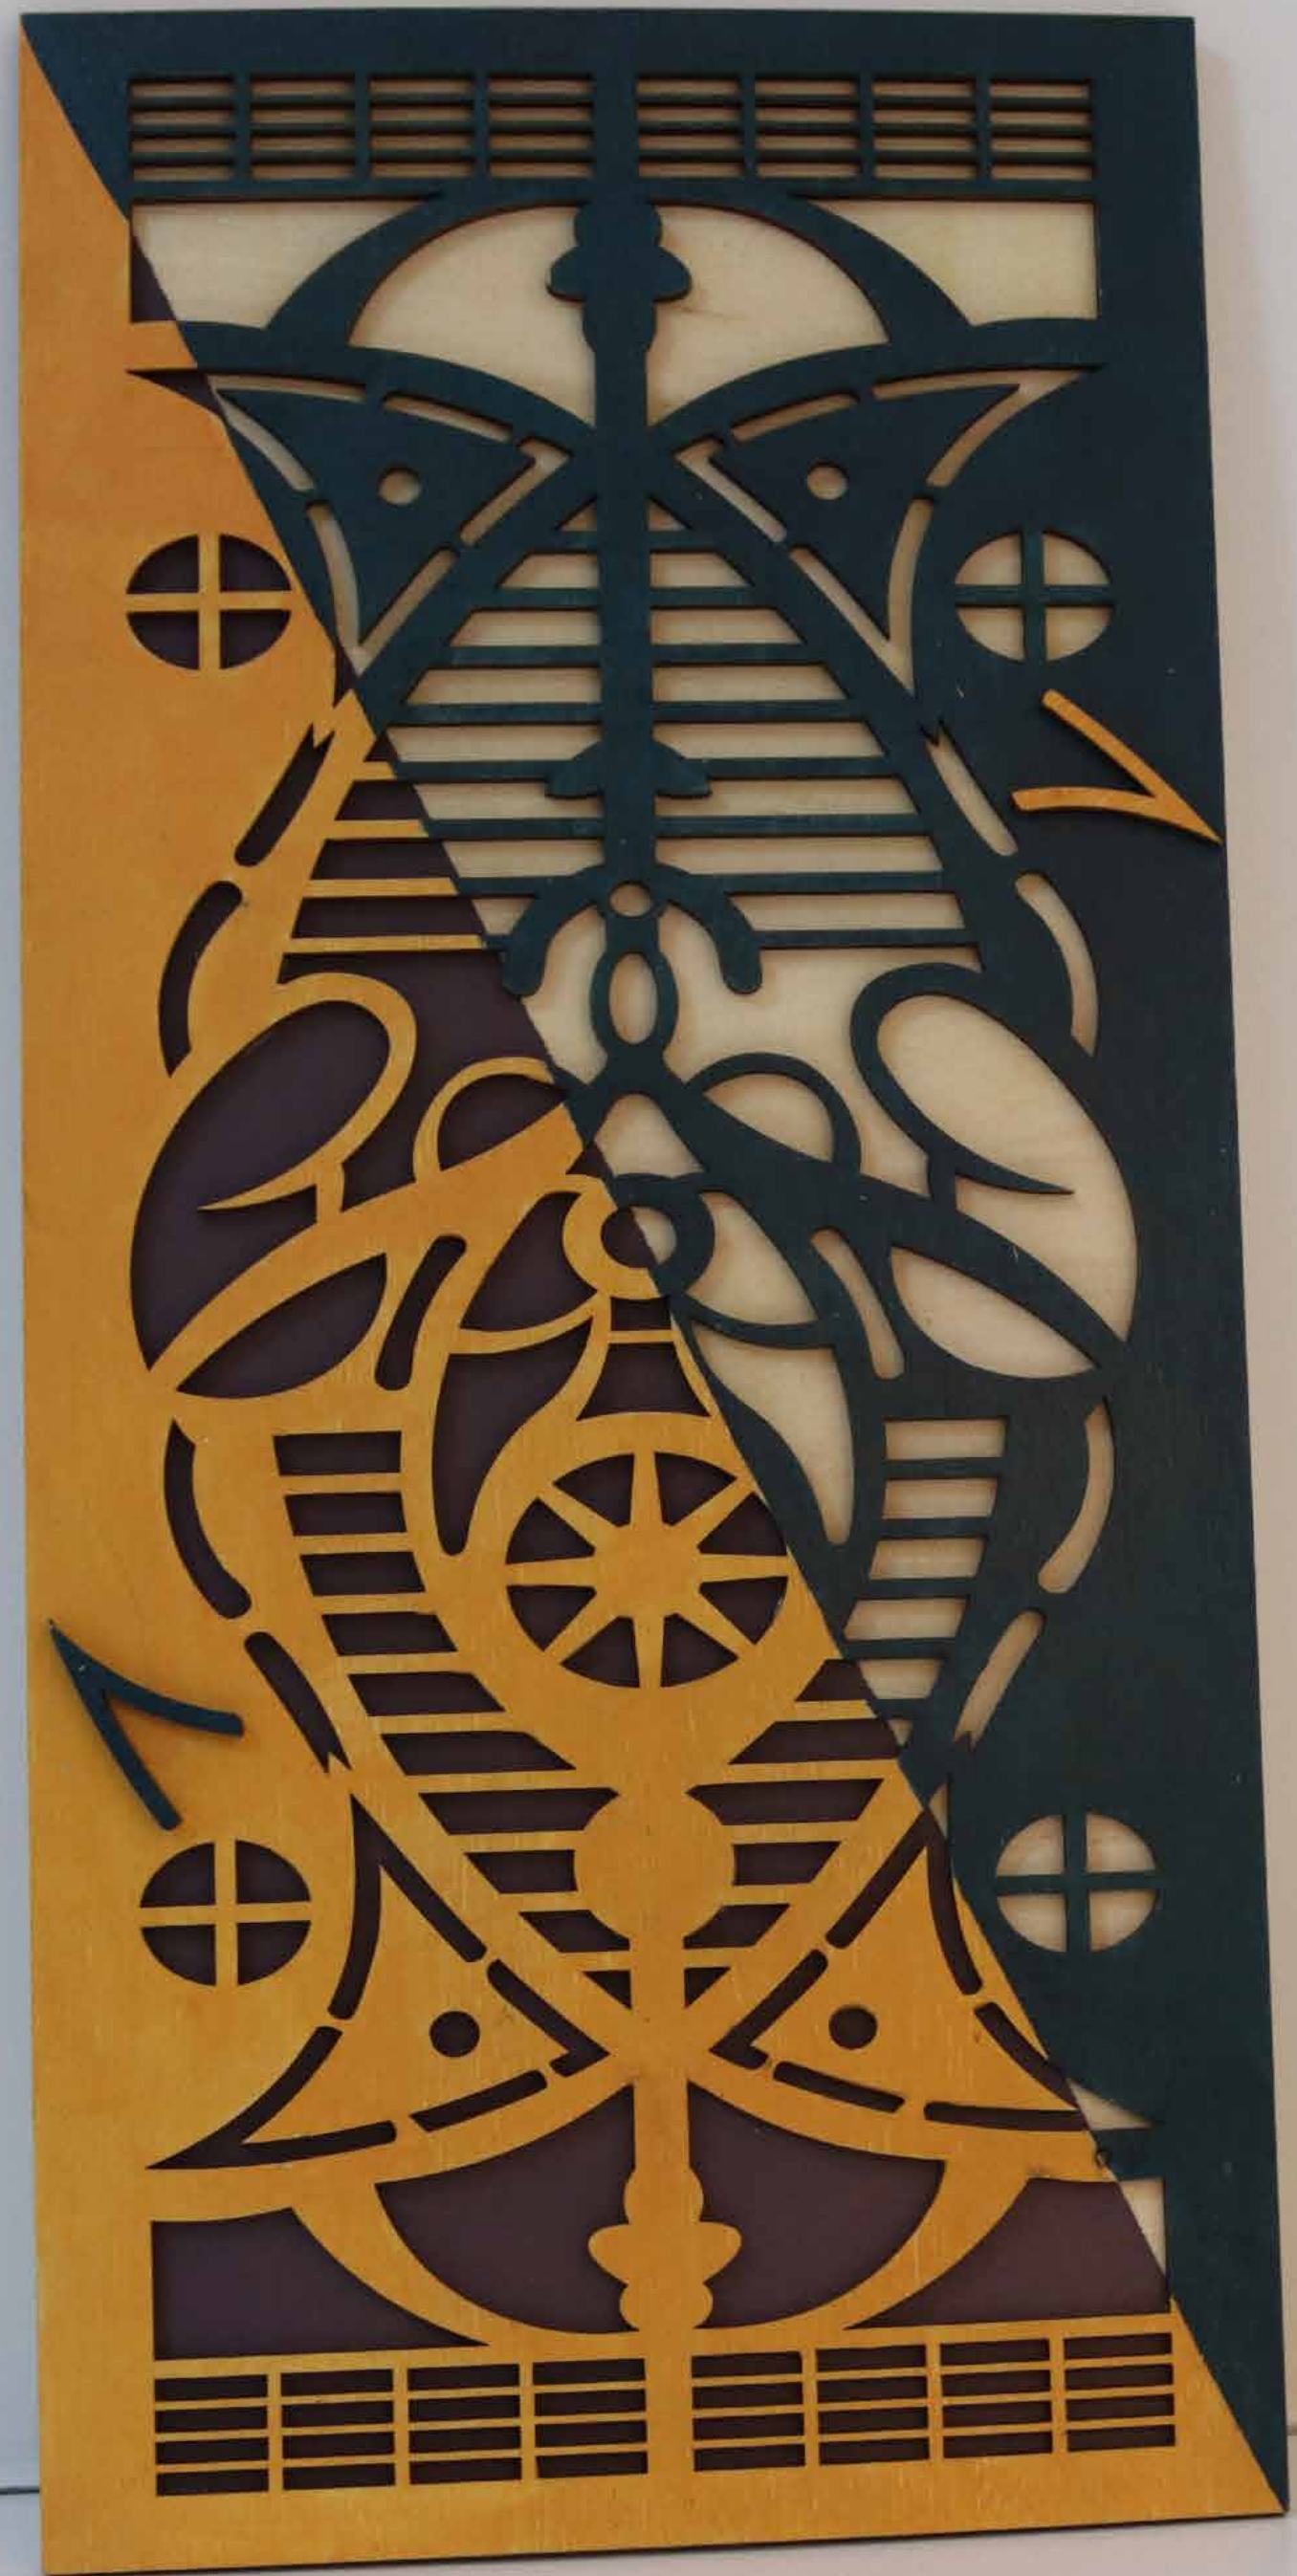

Wood Wall Decor

Plate Mark

Birch Plywood

5.4 mm Thickness

Knotty Natural Look

Consists of 2 layers

WW1

Plate Mark

WW4

Plate Mark

Birch Plywood

Hand Painted

Consists of 2 layers

Laser cut method.

WW5

WW6

Plate Mark

Birch Plywood

Hand Painted

Consists of 2 layers

Laser cut method.

Plate Mark
Birch Plywood
Hand Painted
Consists of 2 layers
Laser cut method.

WW7

WW8