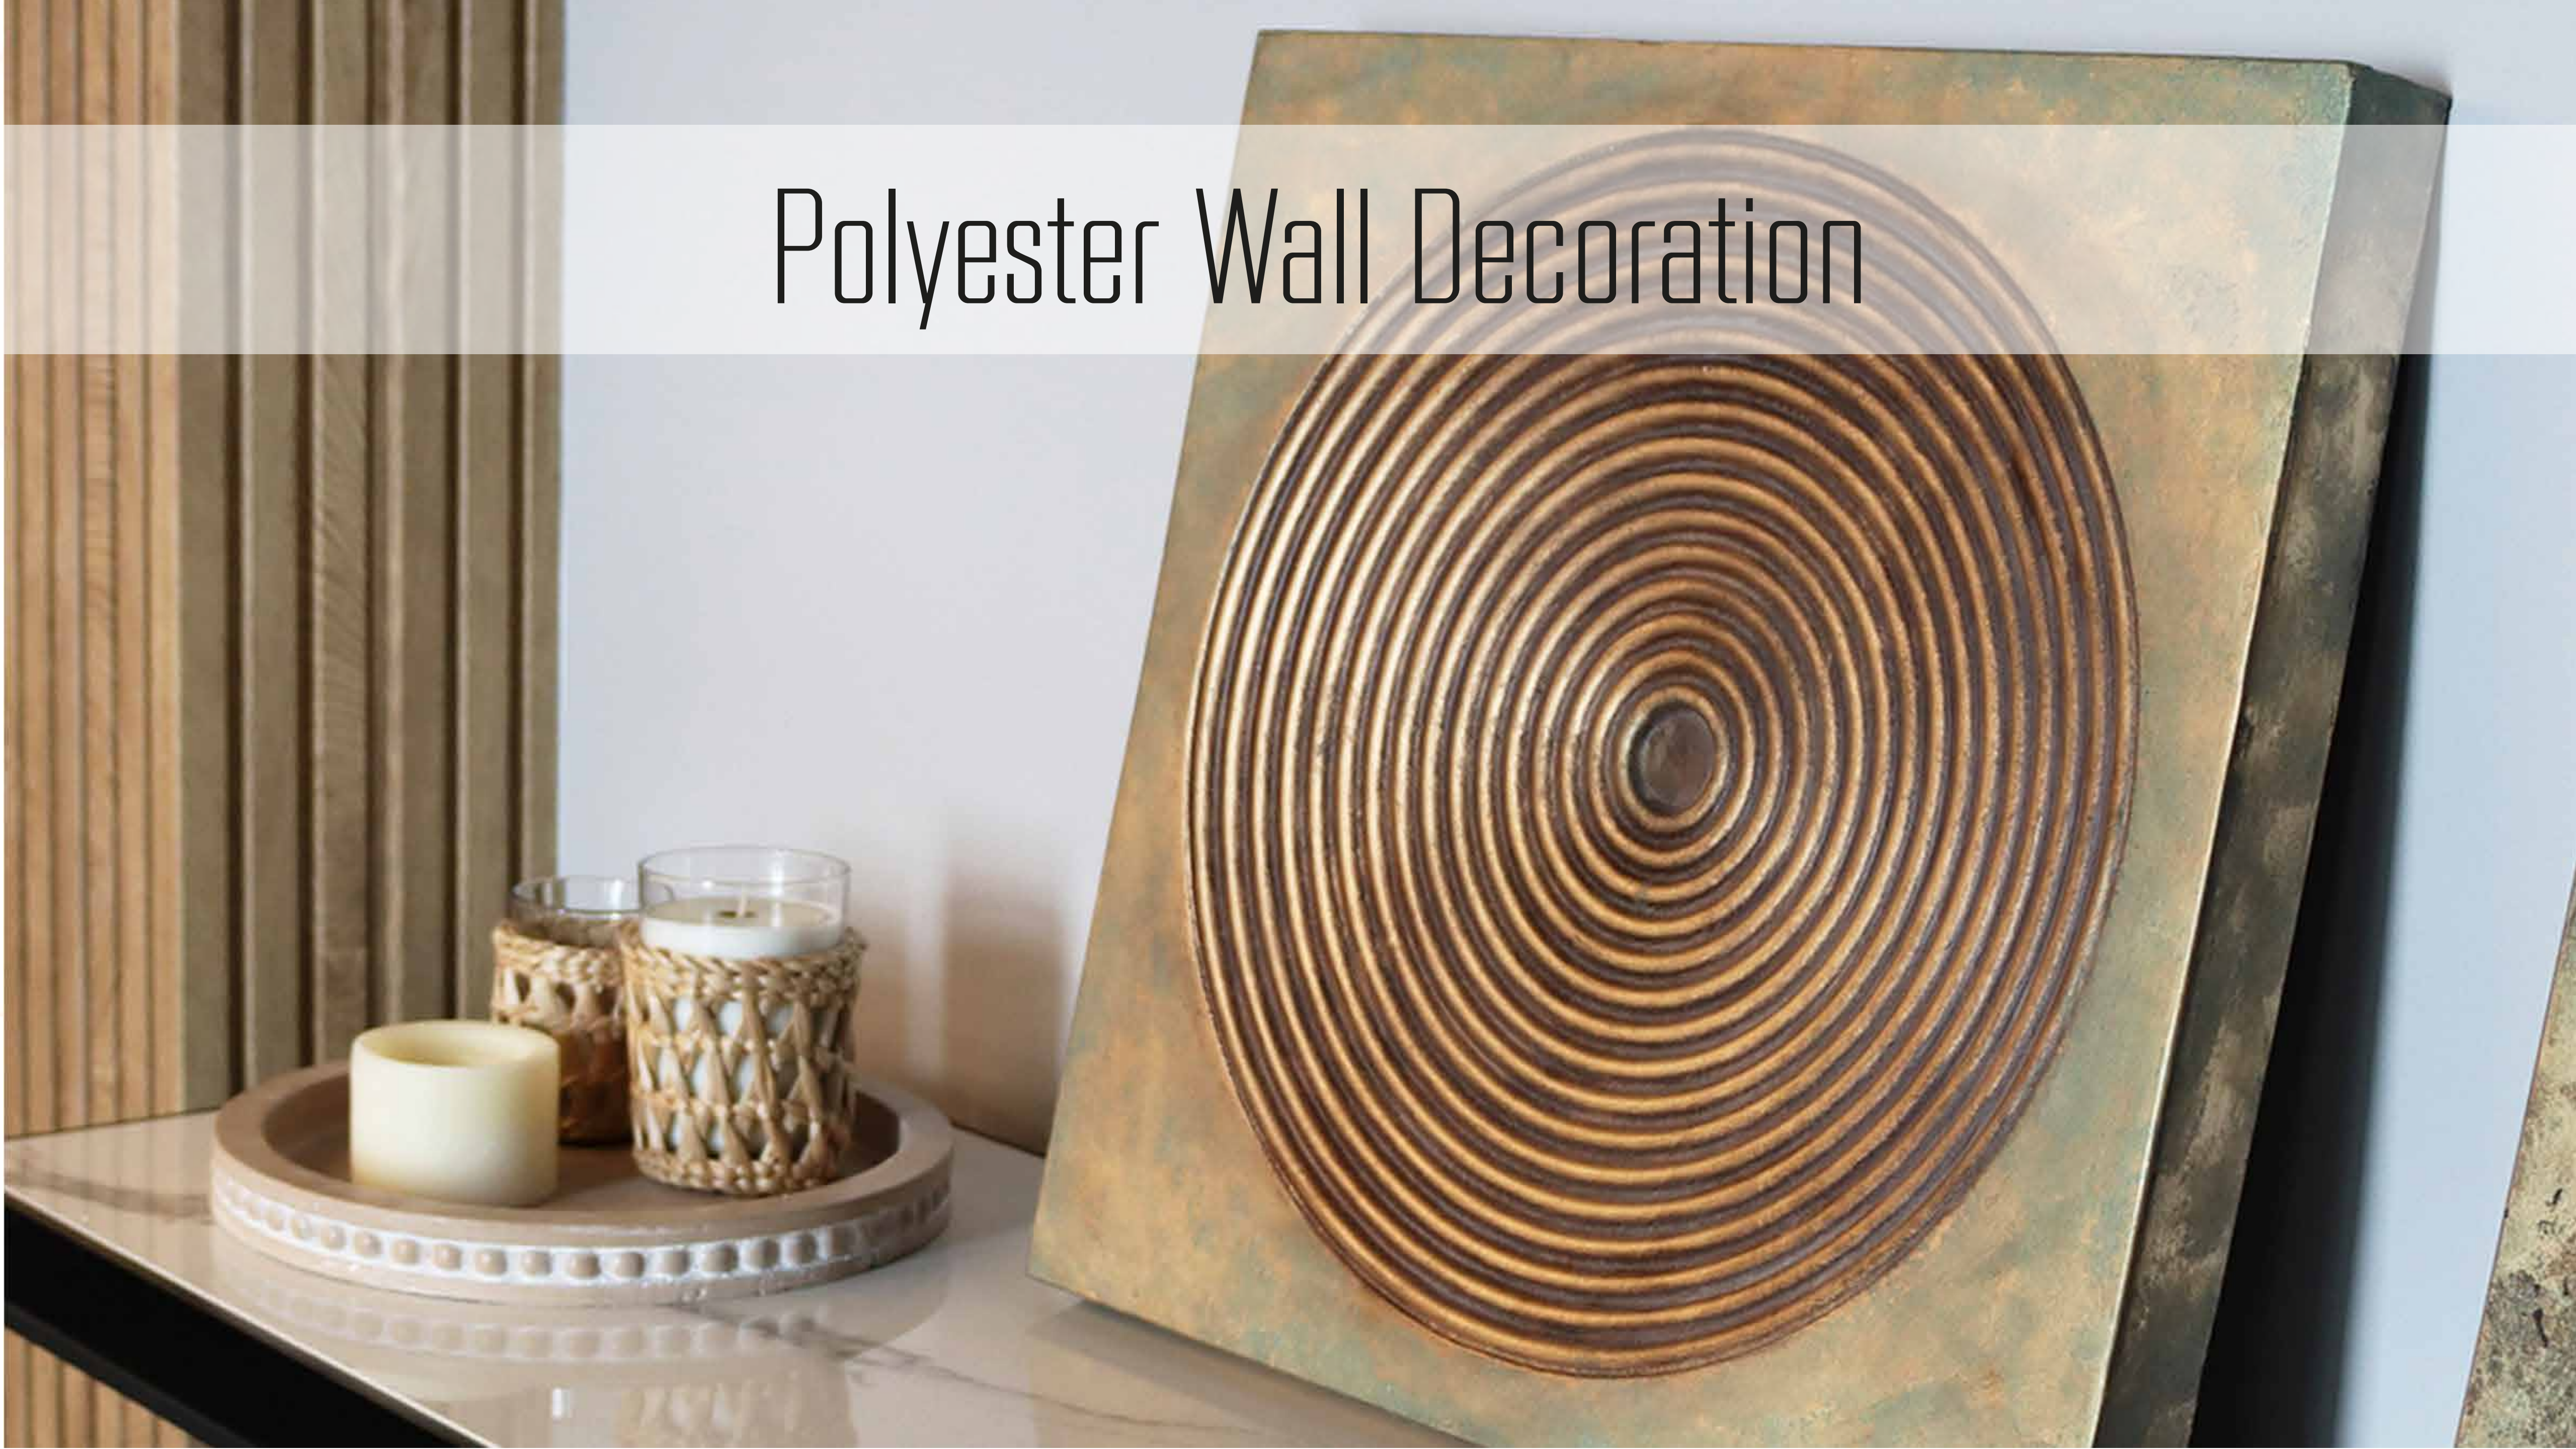

SAFÚME

Wall Art Collection

Polyester Wall Decoration

Plate Mark

Polyester

Metallic Gold Color

48 cm x 48 cm x 5 cm

Ultra Light

Wood Wall Decor

Plate Mark

Birch Plywood

5.4 mm Thickness

Knotty Natural Look

Consists of 2 layers

WW1

Plate Mark