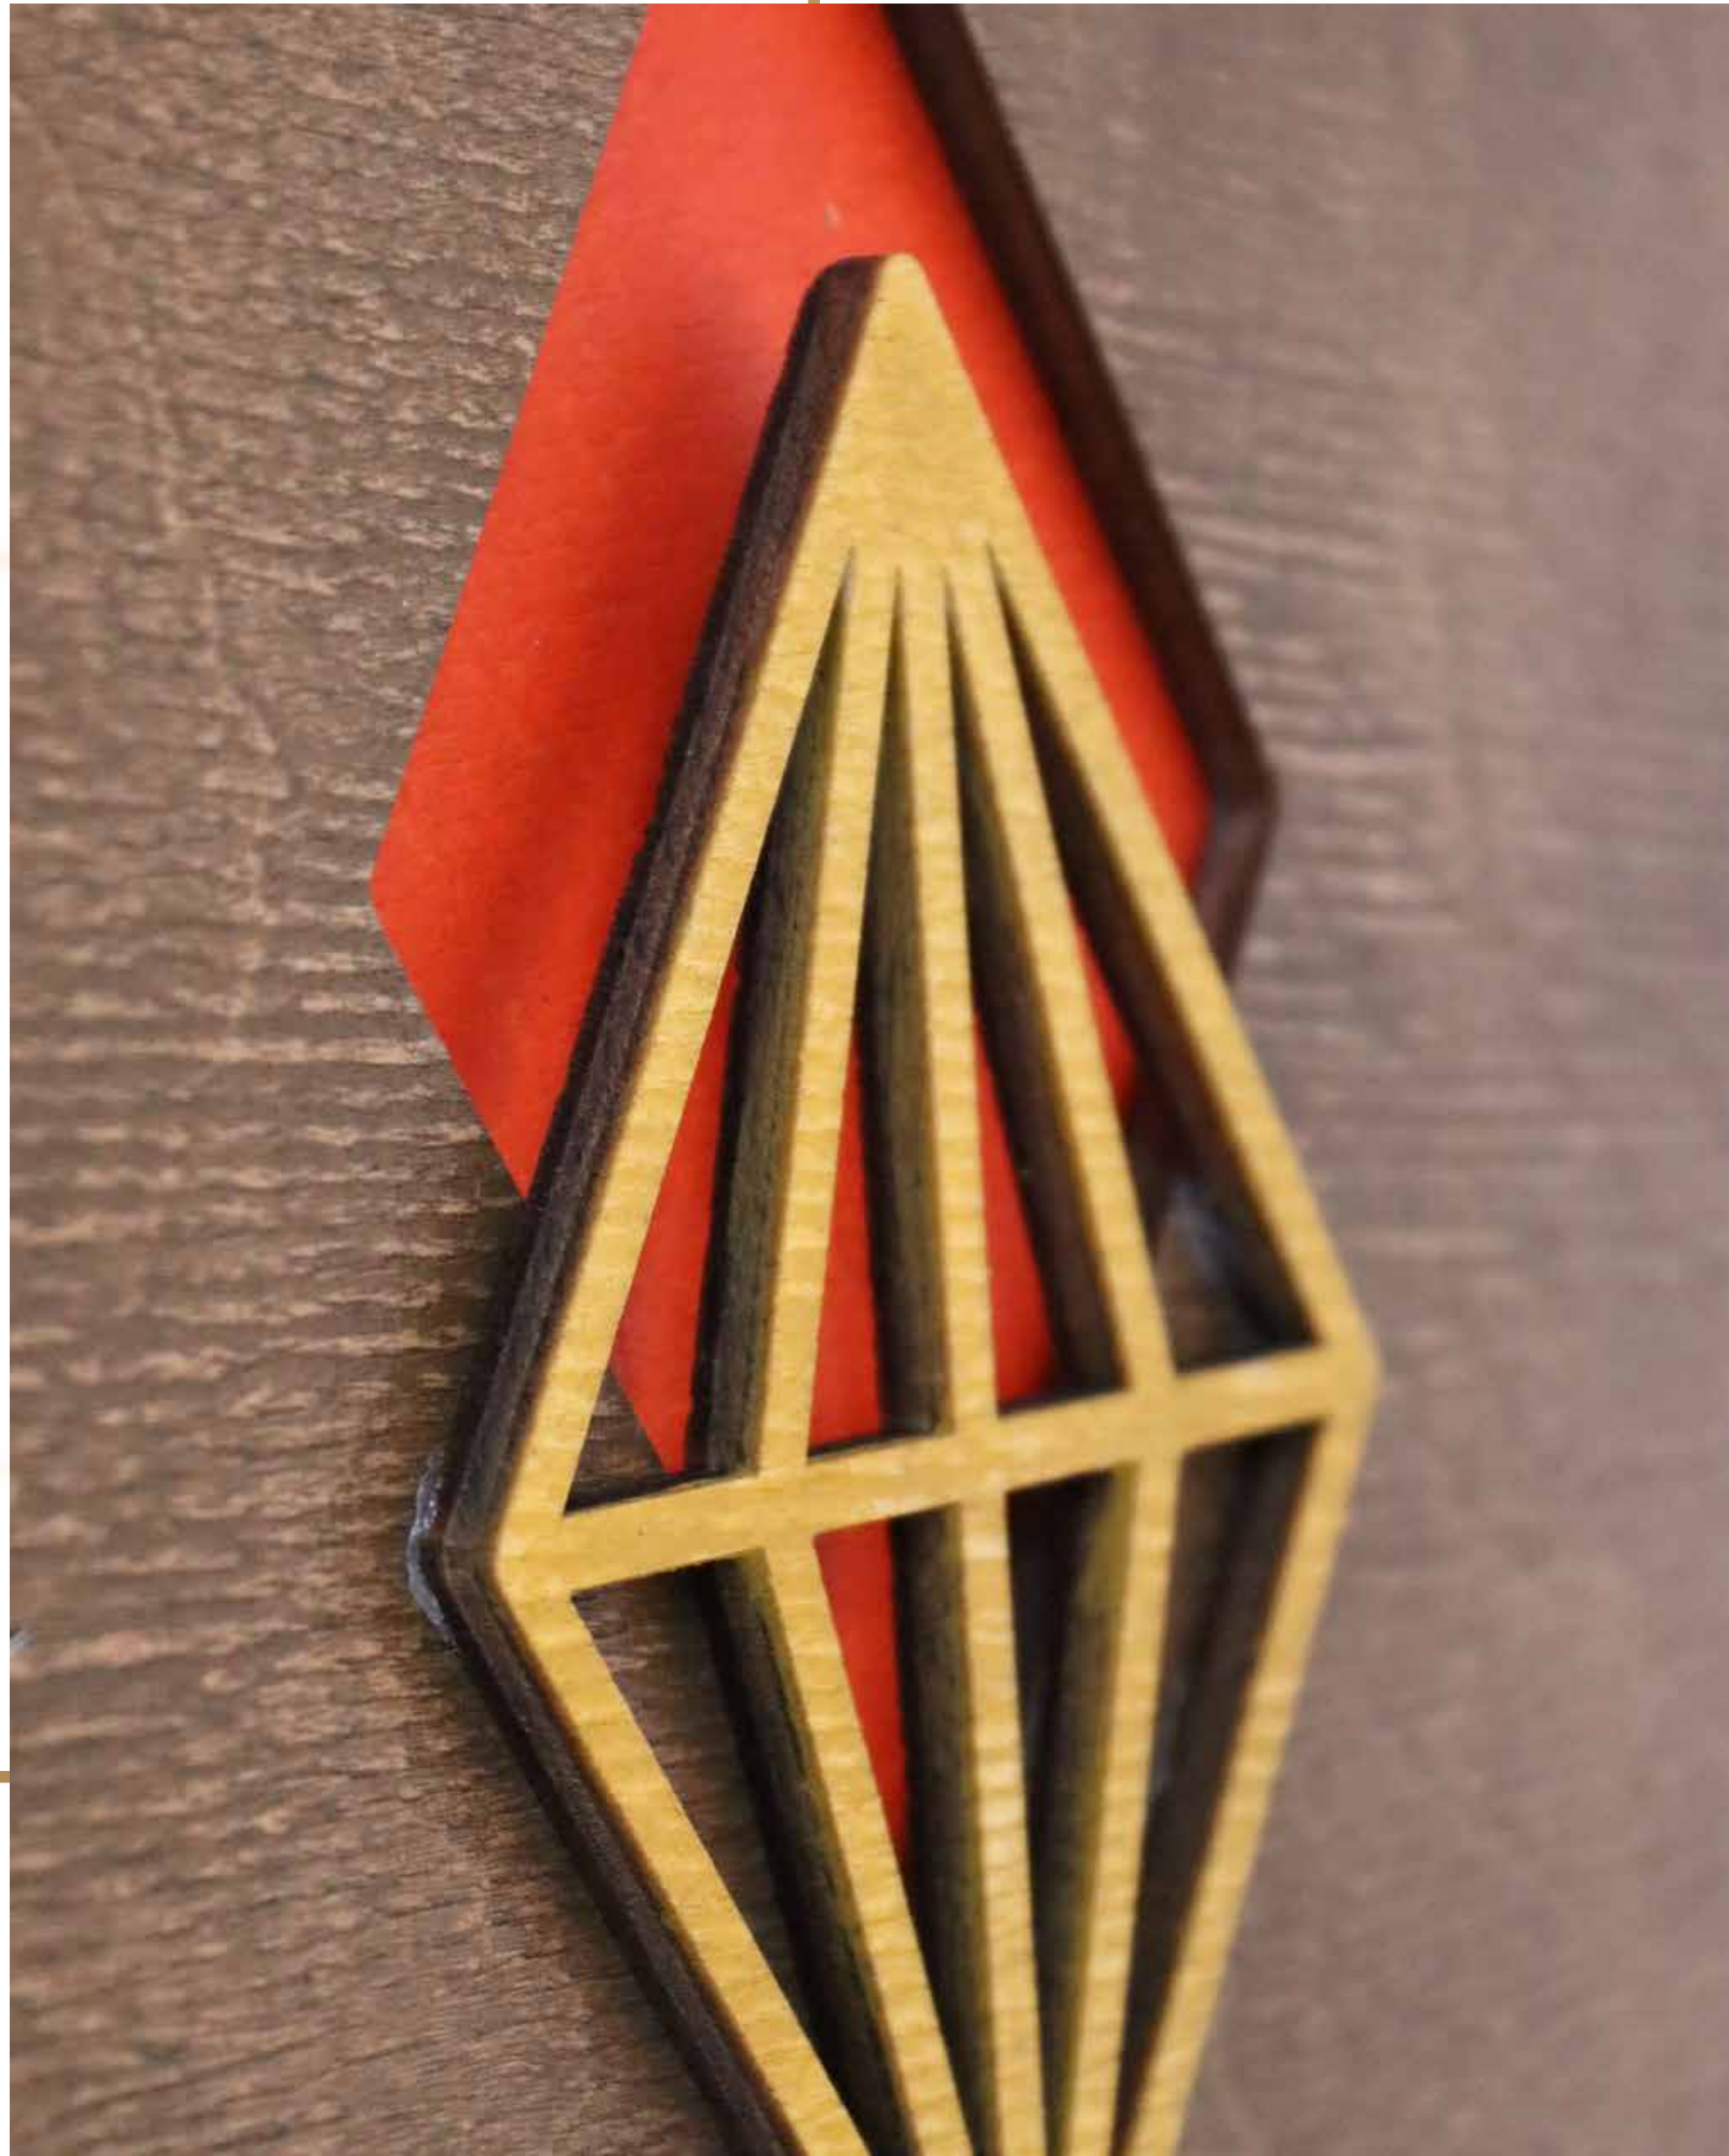

Plate Mark

Birch Plywood

Hand Painted

Consists of 2 layers

Laser cut method.

Plate Mark
Birch Plywood
Hand Painted
Consists of 2 layers
Laser cut method.

WW7

WW8