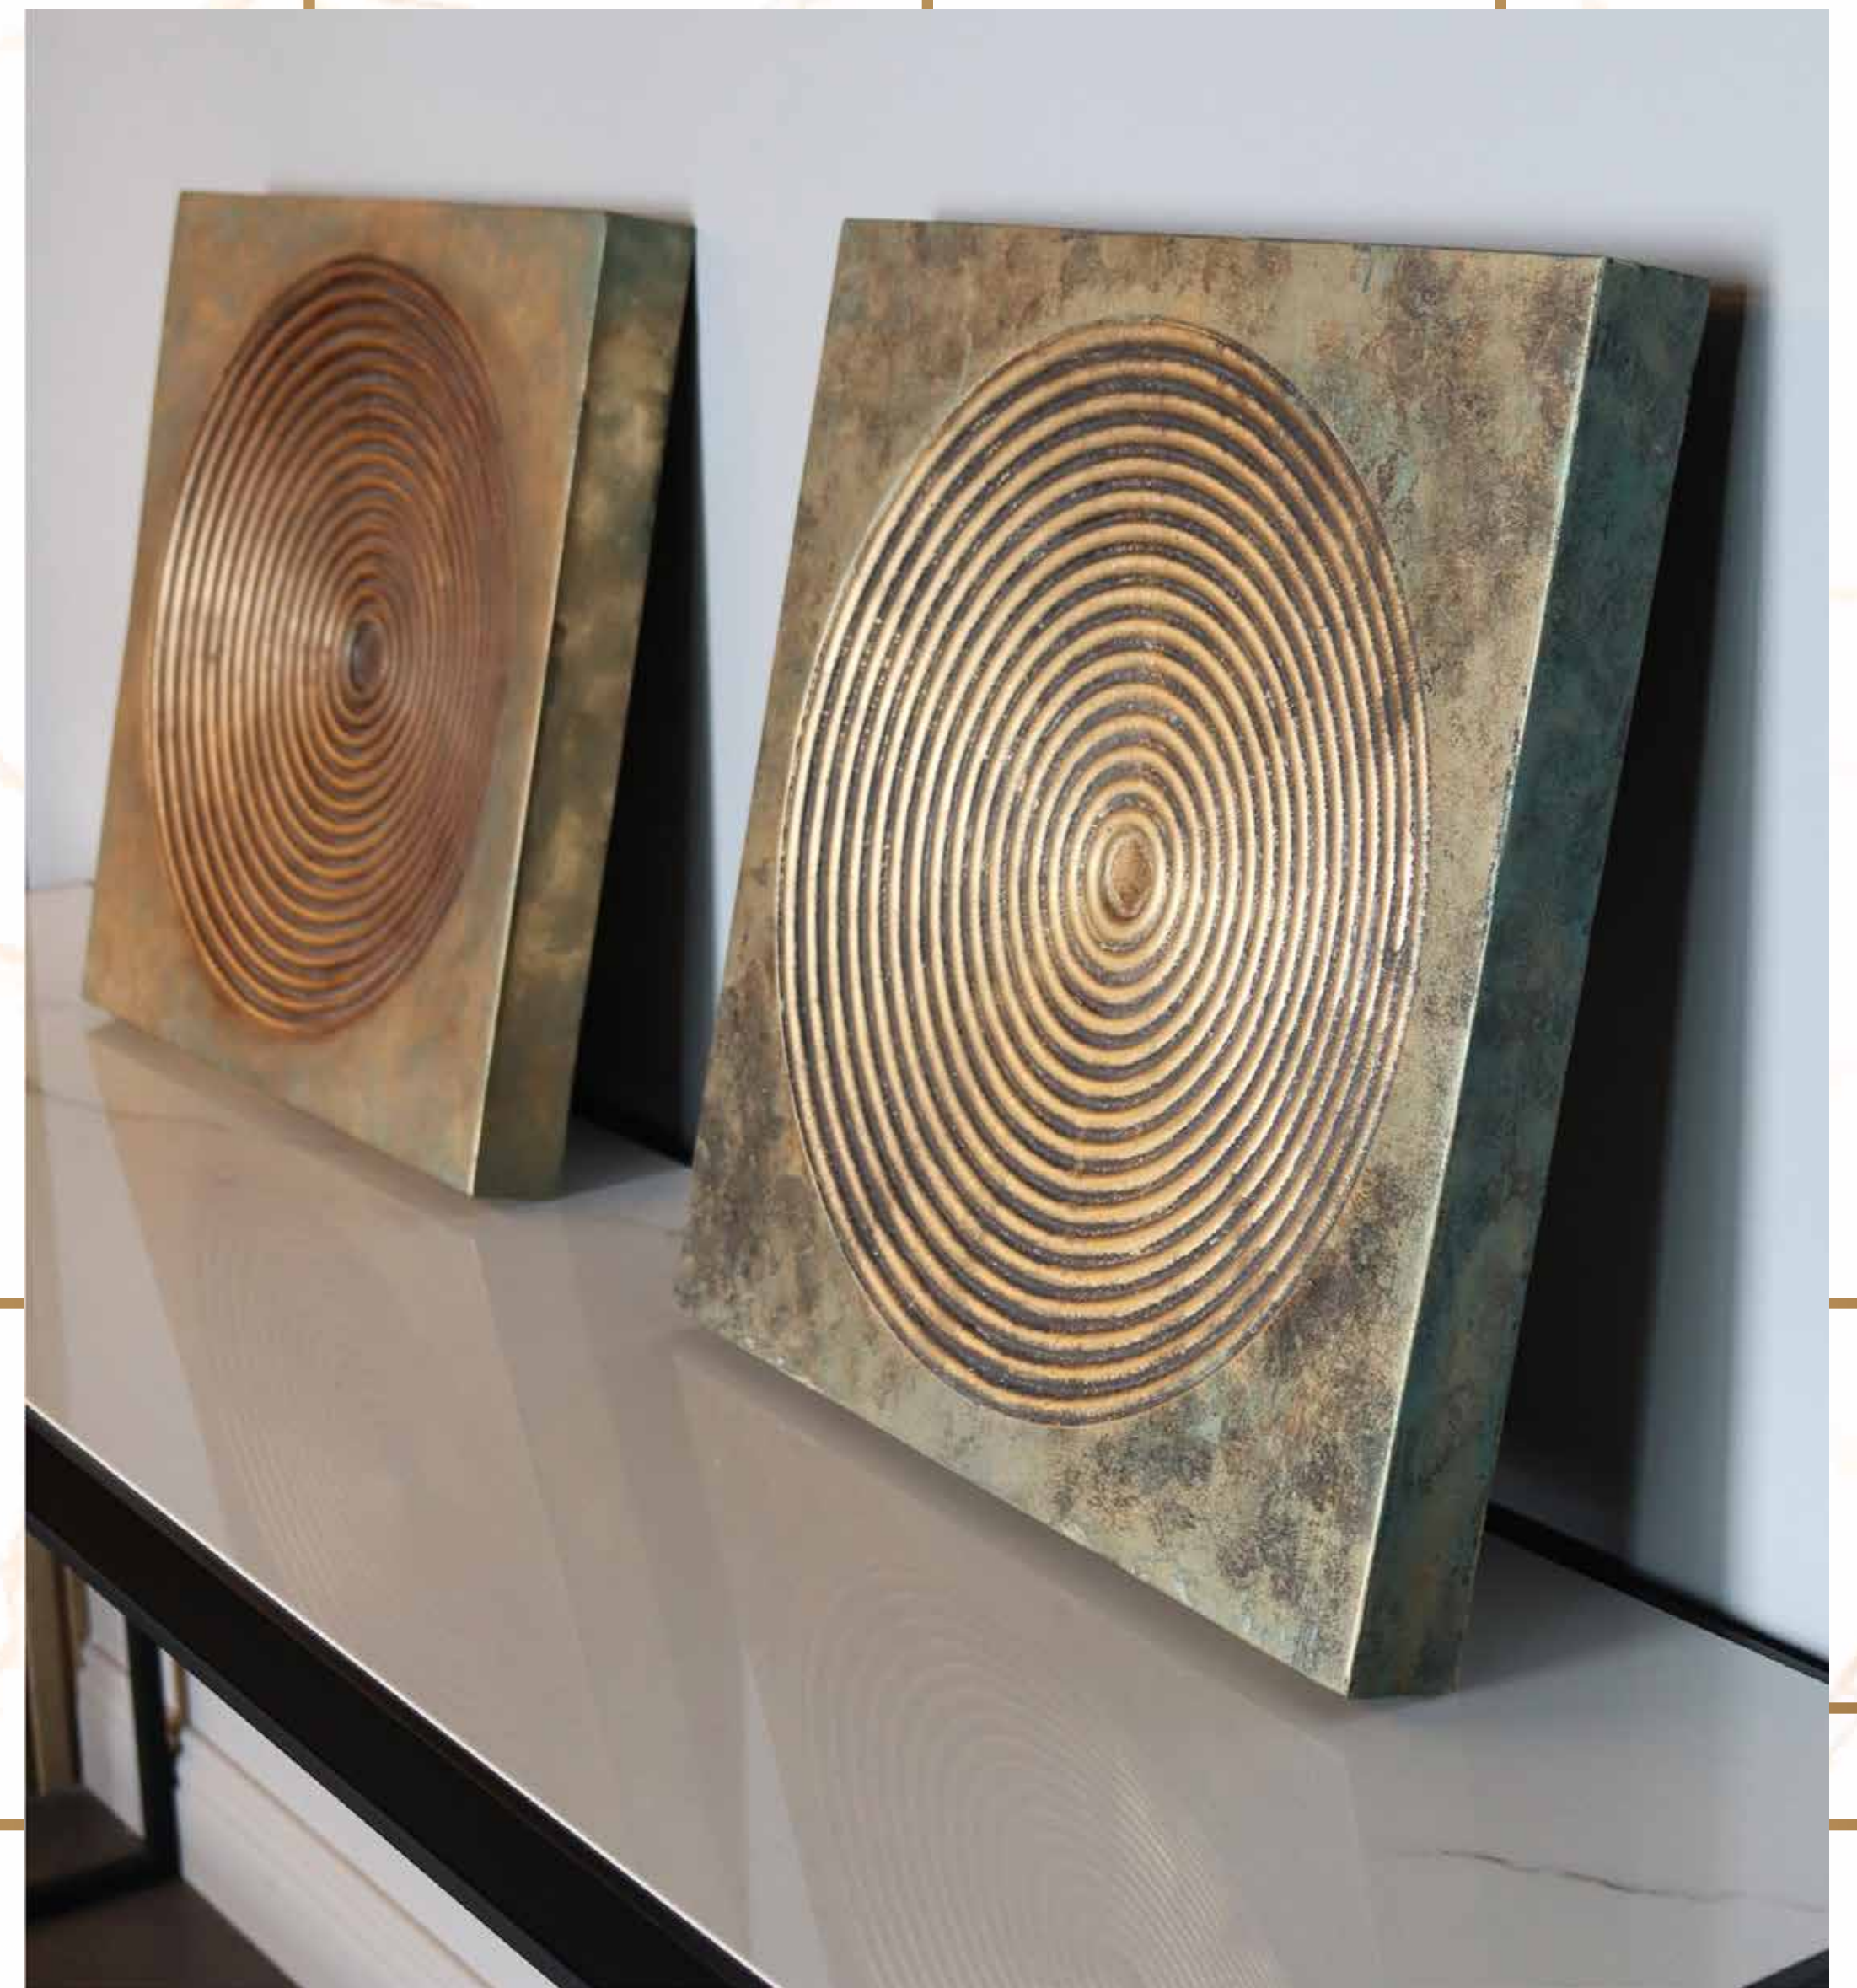

SAFÚME

Wall Art Collection

Polyester Wall Decoration

Plate Mark

Polyester

Metallic Gold Color

48 cm x 48 cm x 5 cm

Ultra Light

Wood Wall Decor

Plate Mark

Birch Plywood

5.4 mm Thickness

Knotty Natural Look

Consists of 2 layers

WW1

Plate Mark