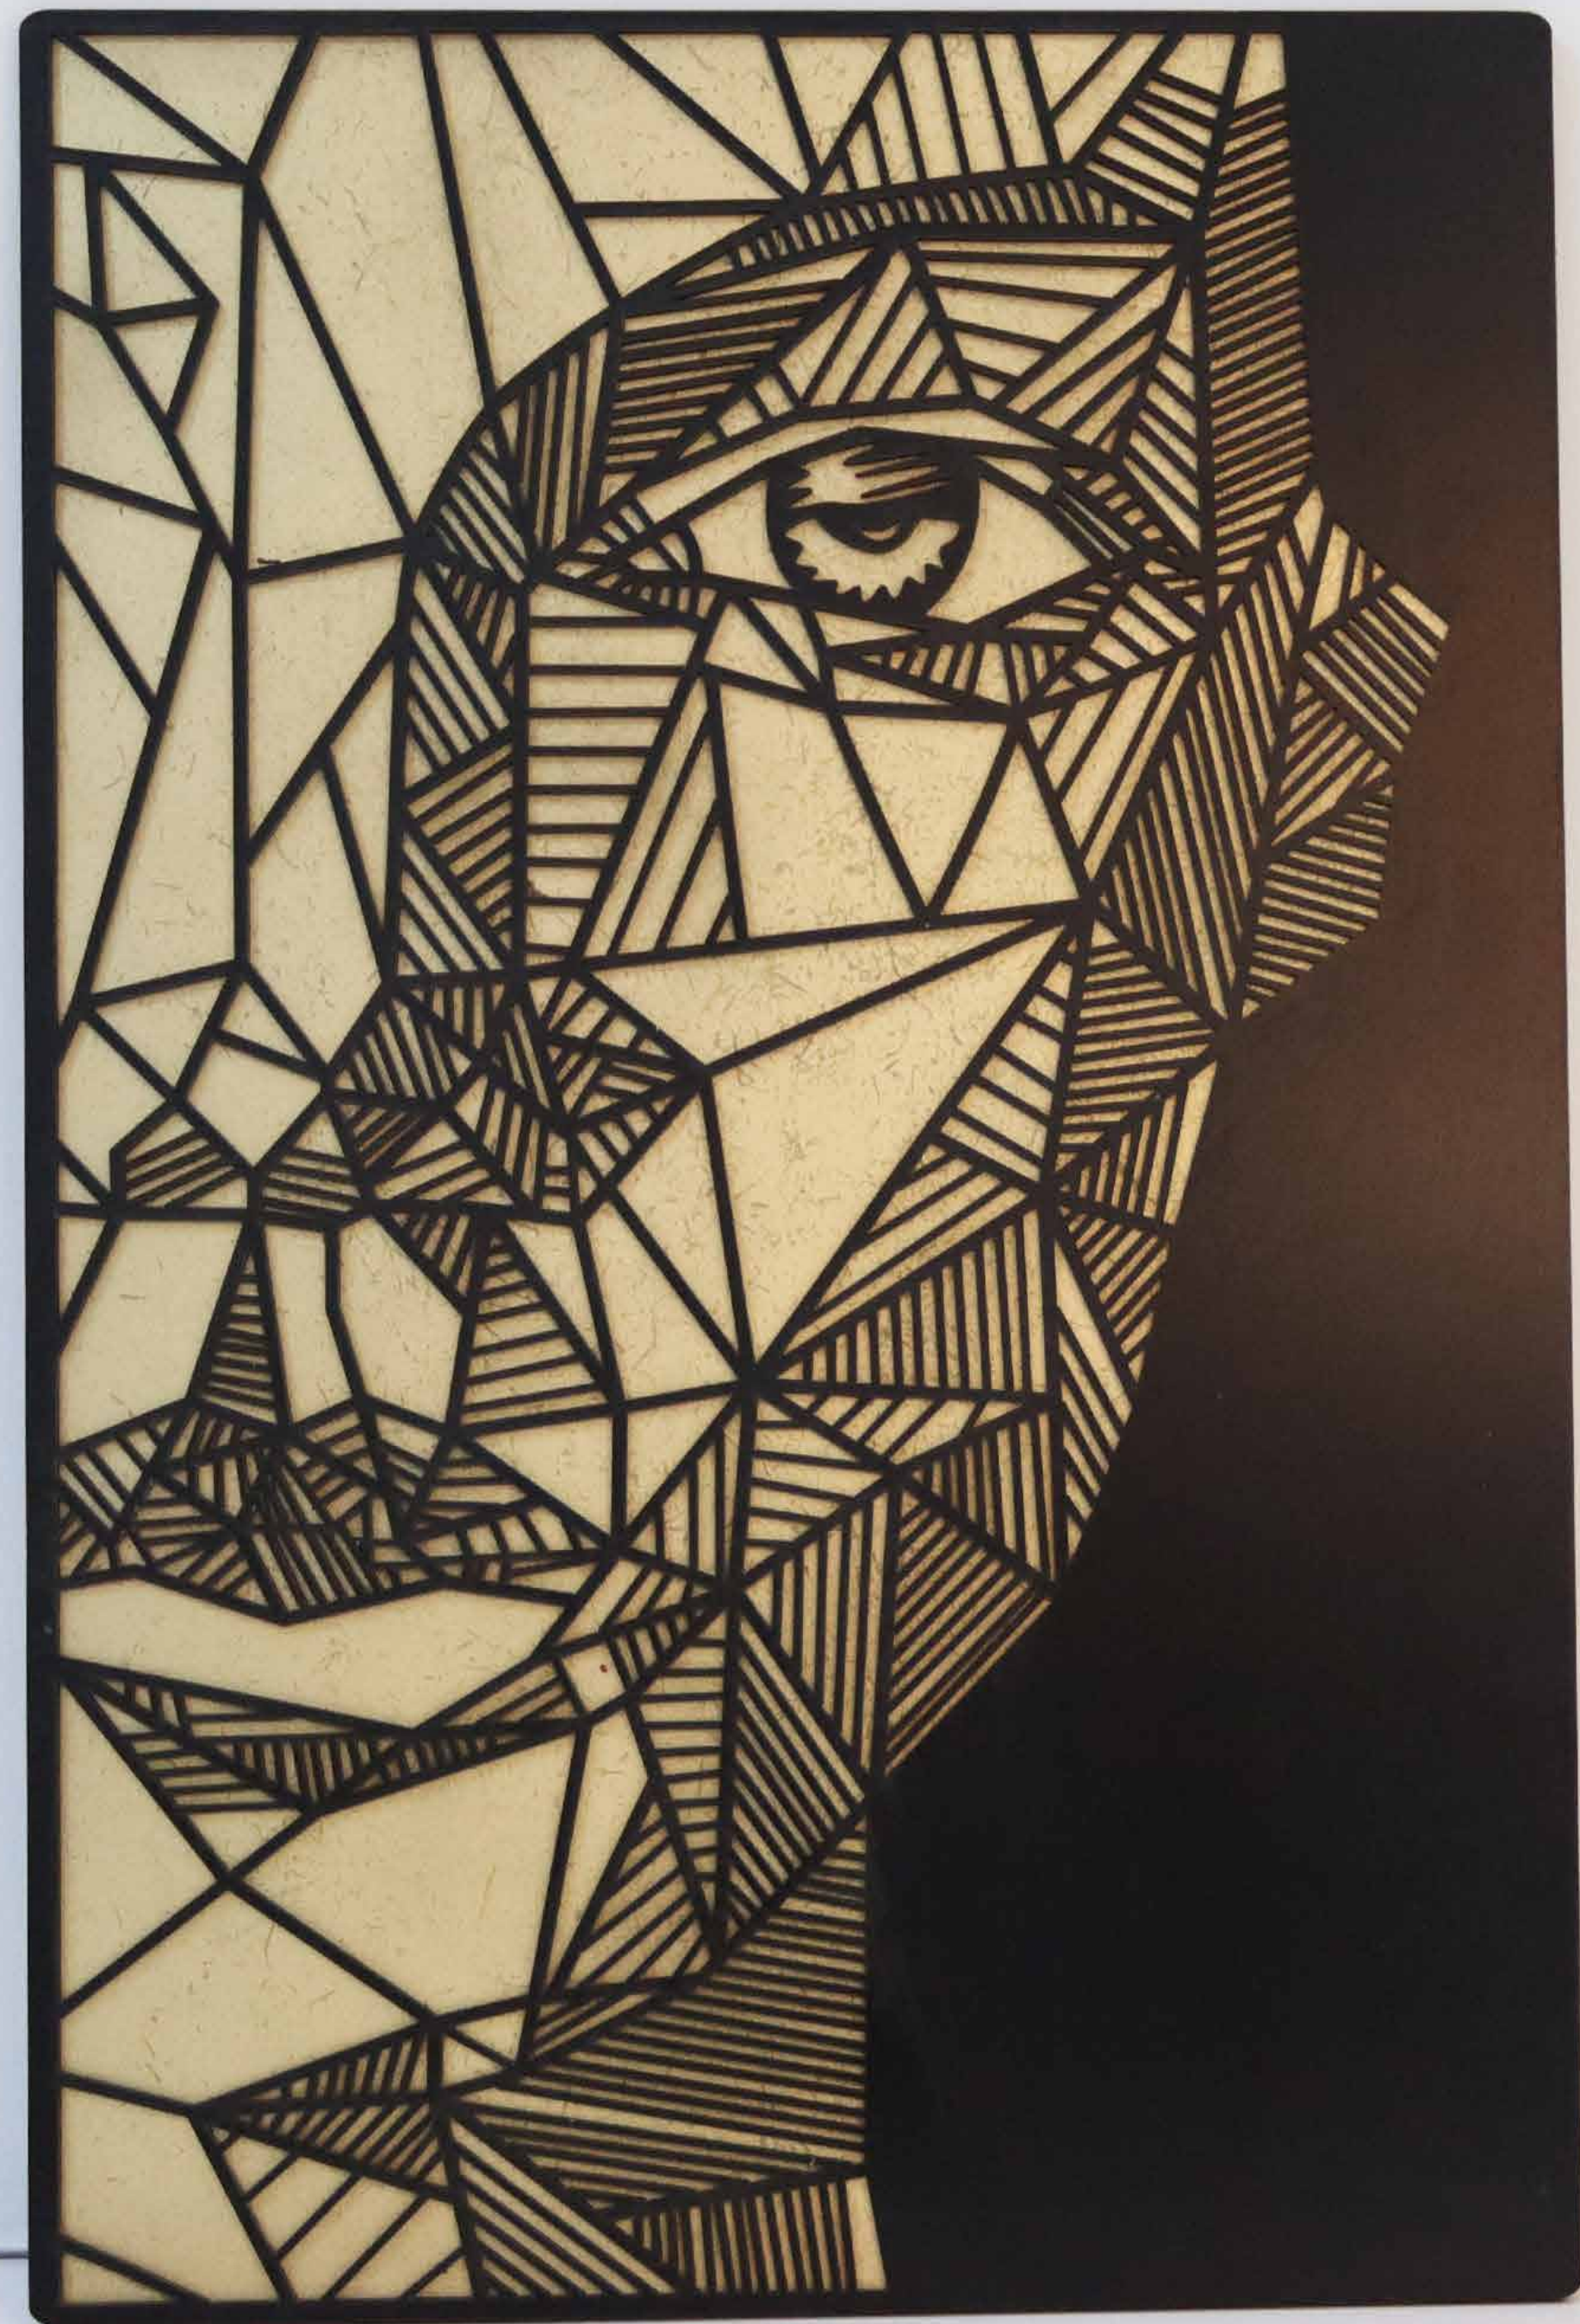

WW4

Plate Mark

Birch Plywood

Hand Painted

Consists of 2 layers

Laser cut method.

WW5

WW6